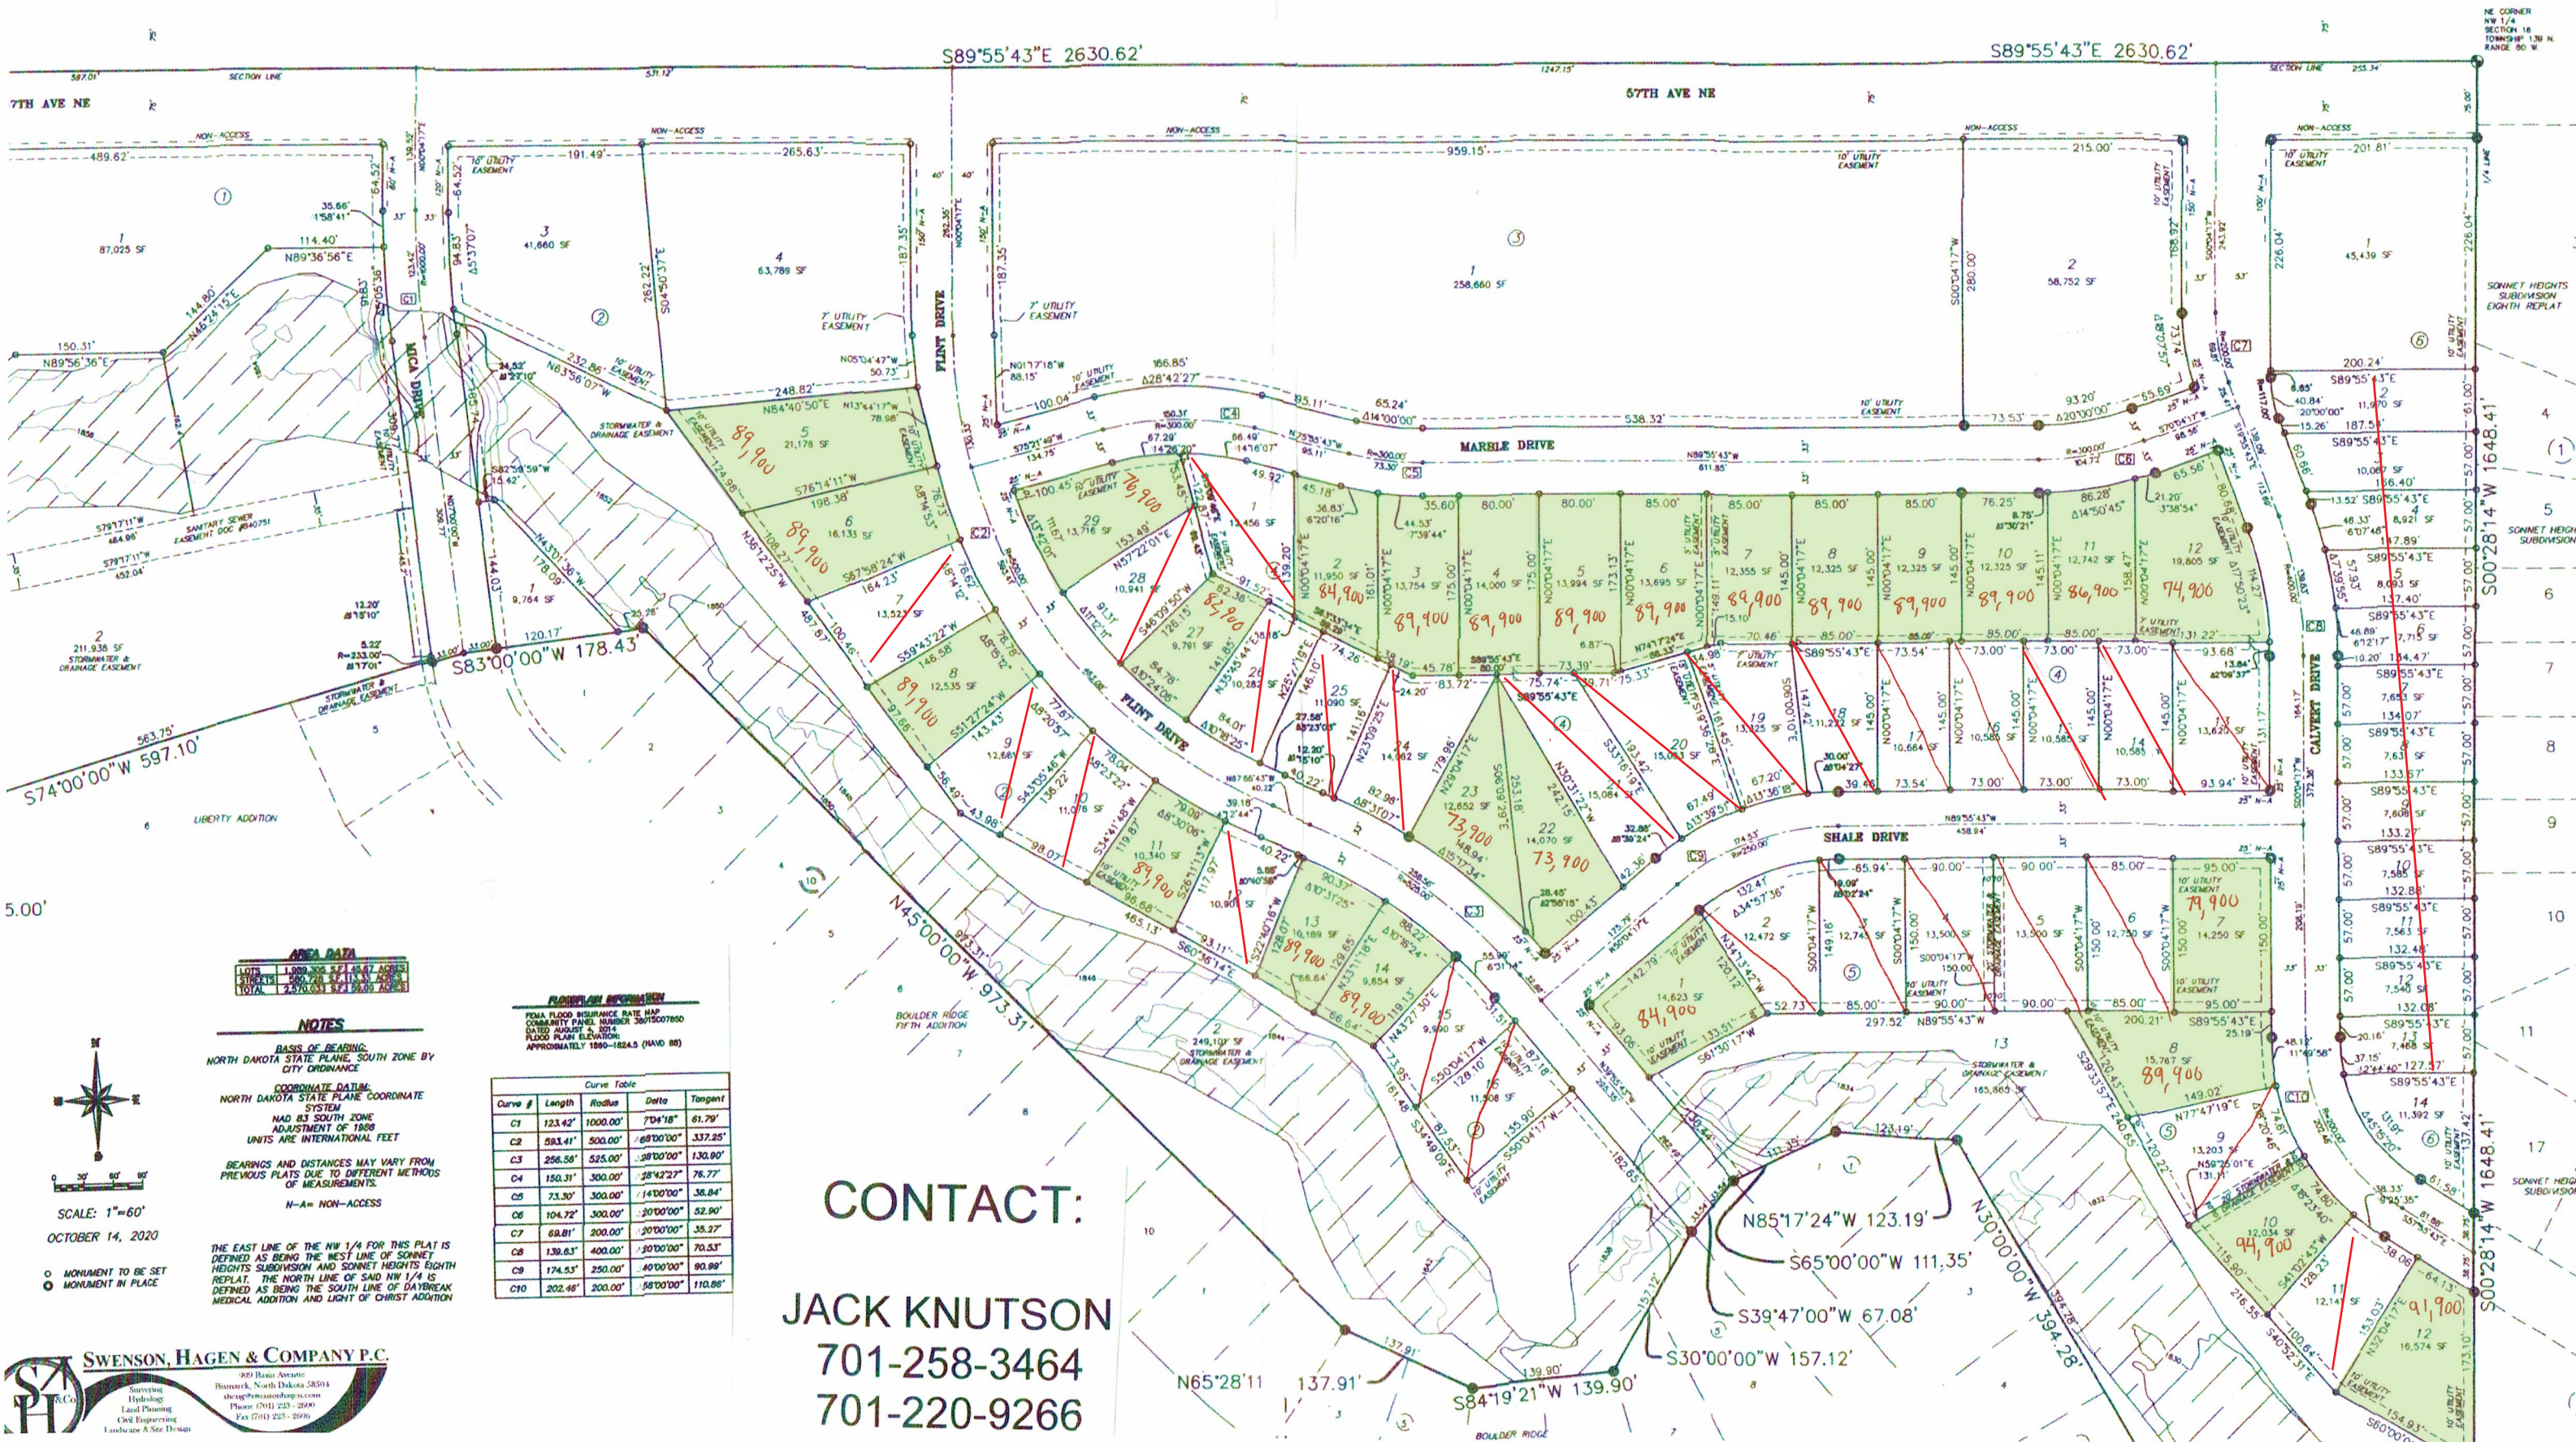

BOULDER RIDGE SEVENTH ADDITION FIRST REPLAT

BEING A REPLAT OF ALL OF BOULDER RIDGE SEVENTH ADDITION OF PART OF THE NW 1/4 OF SECTION 16, TOWNSHIP 139 NORTH, RANGE 80 WEST BISMARCK, BURLEIGH COUNTY, NORTH DAKOTA

Lots available as of Feb 2024
Prices subject to change.

DAYBREAK MEDICAL ADDITION

LIGHT OF CHRIST ADDITION

LIGHT OF CHRIST ADDITION

CONTACT:

JACK KNUTSON
701-258-3464
701-220-9266